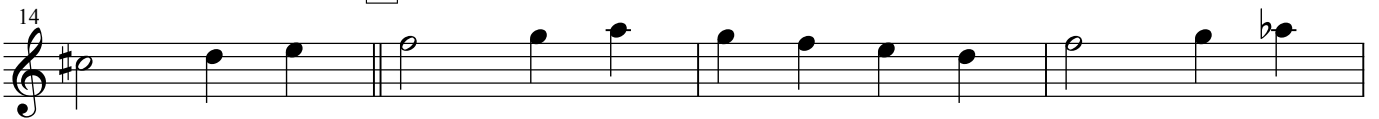

1st Tenor Sax

smile

arr by shuhei mizuno

ballad -- mid swing ♩ = 65

rec

Intro.

A freely--

A'